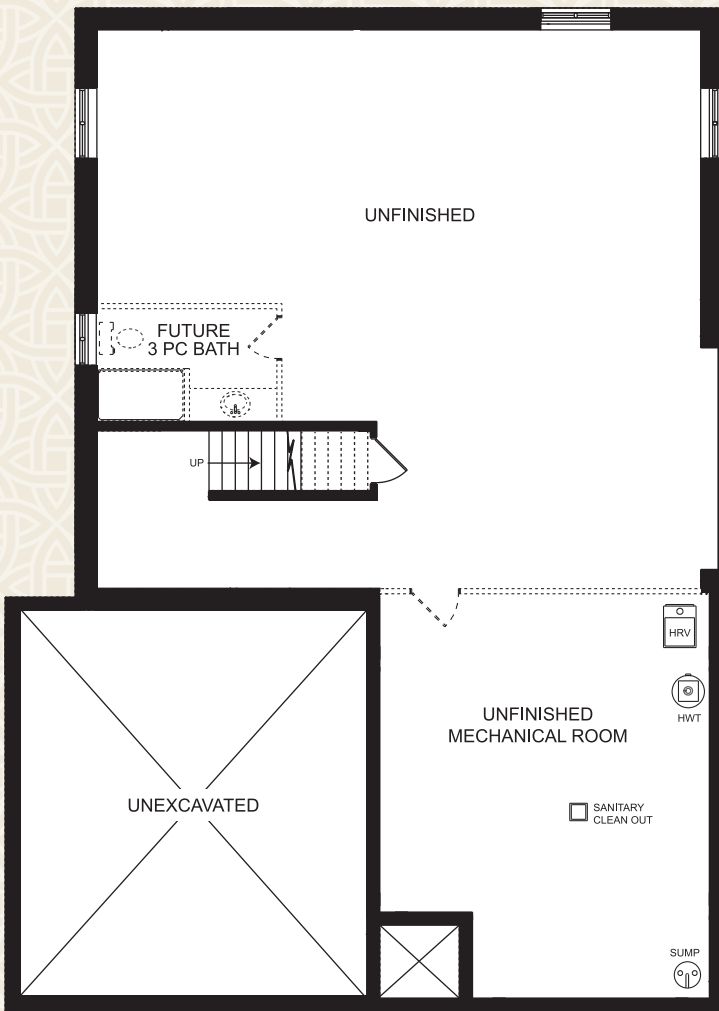

O,
MALLEY
H O M E S

DEERHURST

1639 Sq.Ft

2 Bedroom 2 Bath

DEERHURST

2 Bedroom 2 Bath
1639 Total Finished Area

BASEMENT

MAIN FLOOR 1639 SQ.FT.