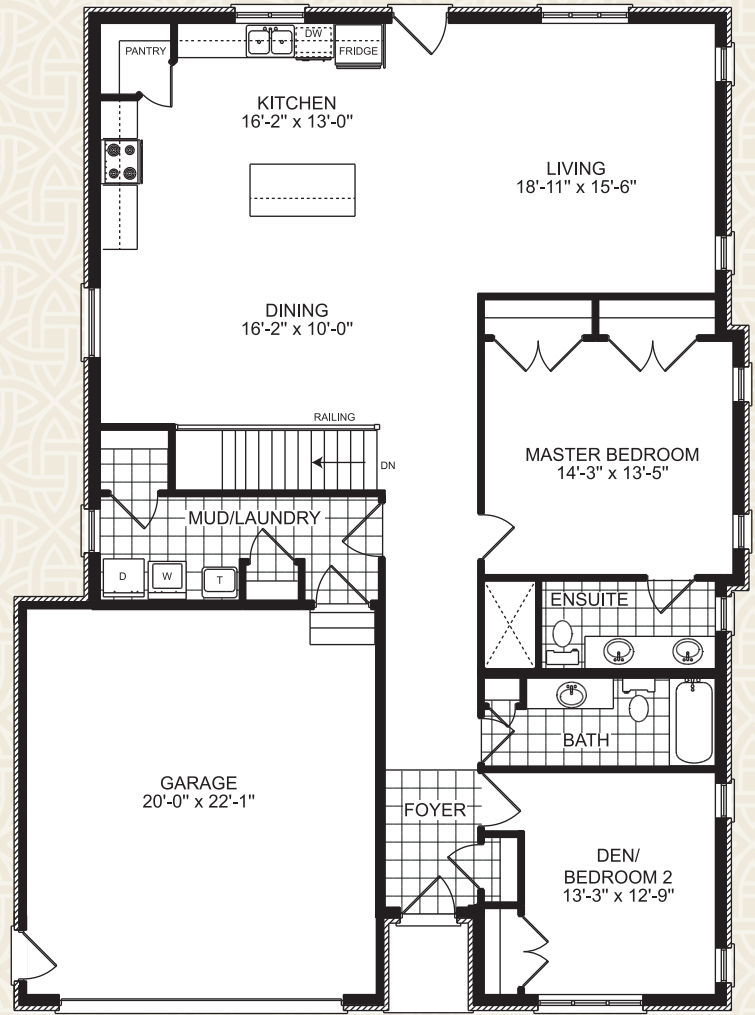

O,
MALLEY
H O M E S

DEERHURST

1639 Sq.Ft

2 Bedroom 2 Bath

DEERHURST

2 Bedroom 2 Bath
1639 Total Finished Area

BASEMENT

MAIN FLOOR 1639 SQ.FT.